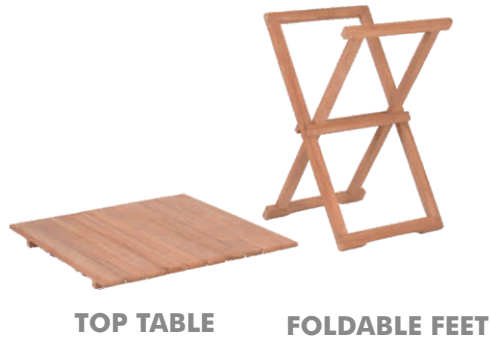

FOLDABLE TABLE

MZ-028A Foldable
Richard Square Folding Table 60x60
W60xD60xH75 cm

MZ-028B Foldable
Richard Square Folding Table 70x70
W70xD70xH75 cm

MZ-028C Foldable
Richard Square Folding Table 80x80
W80xD80xH75 cm